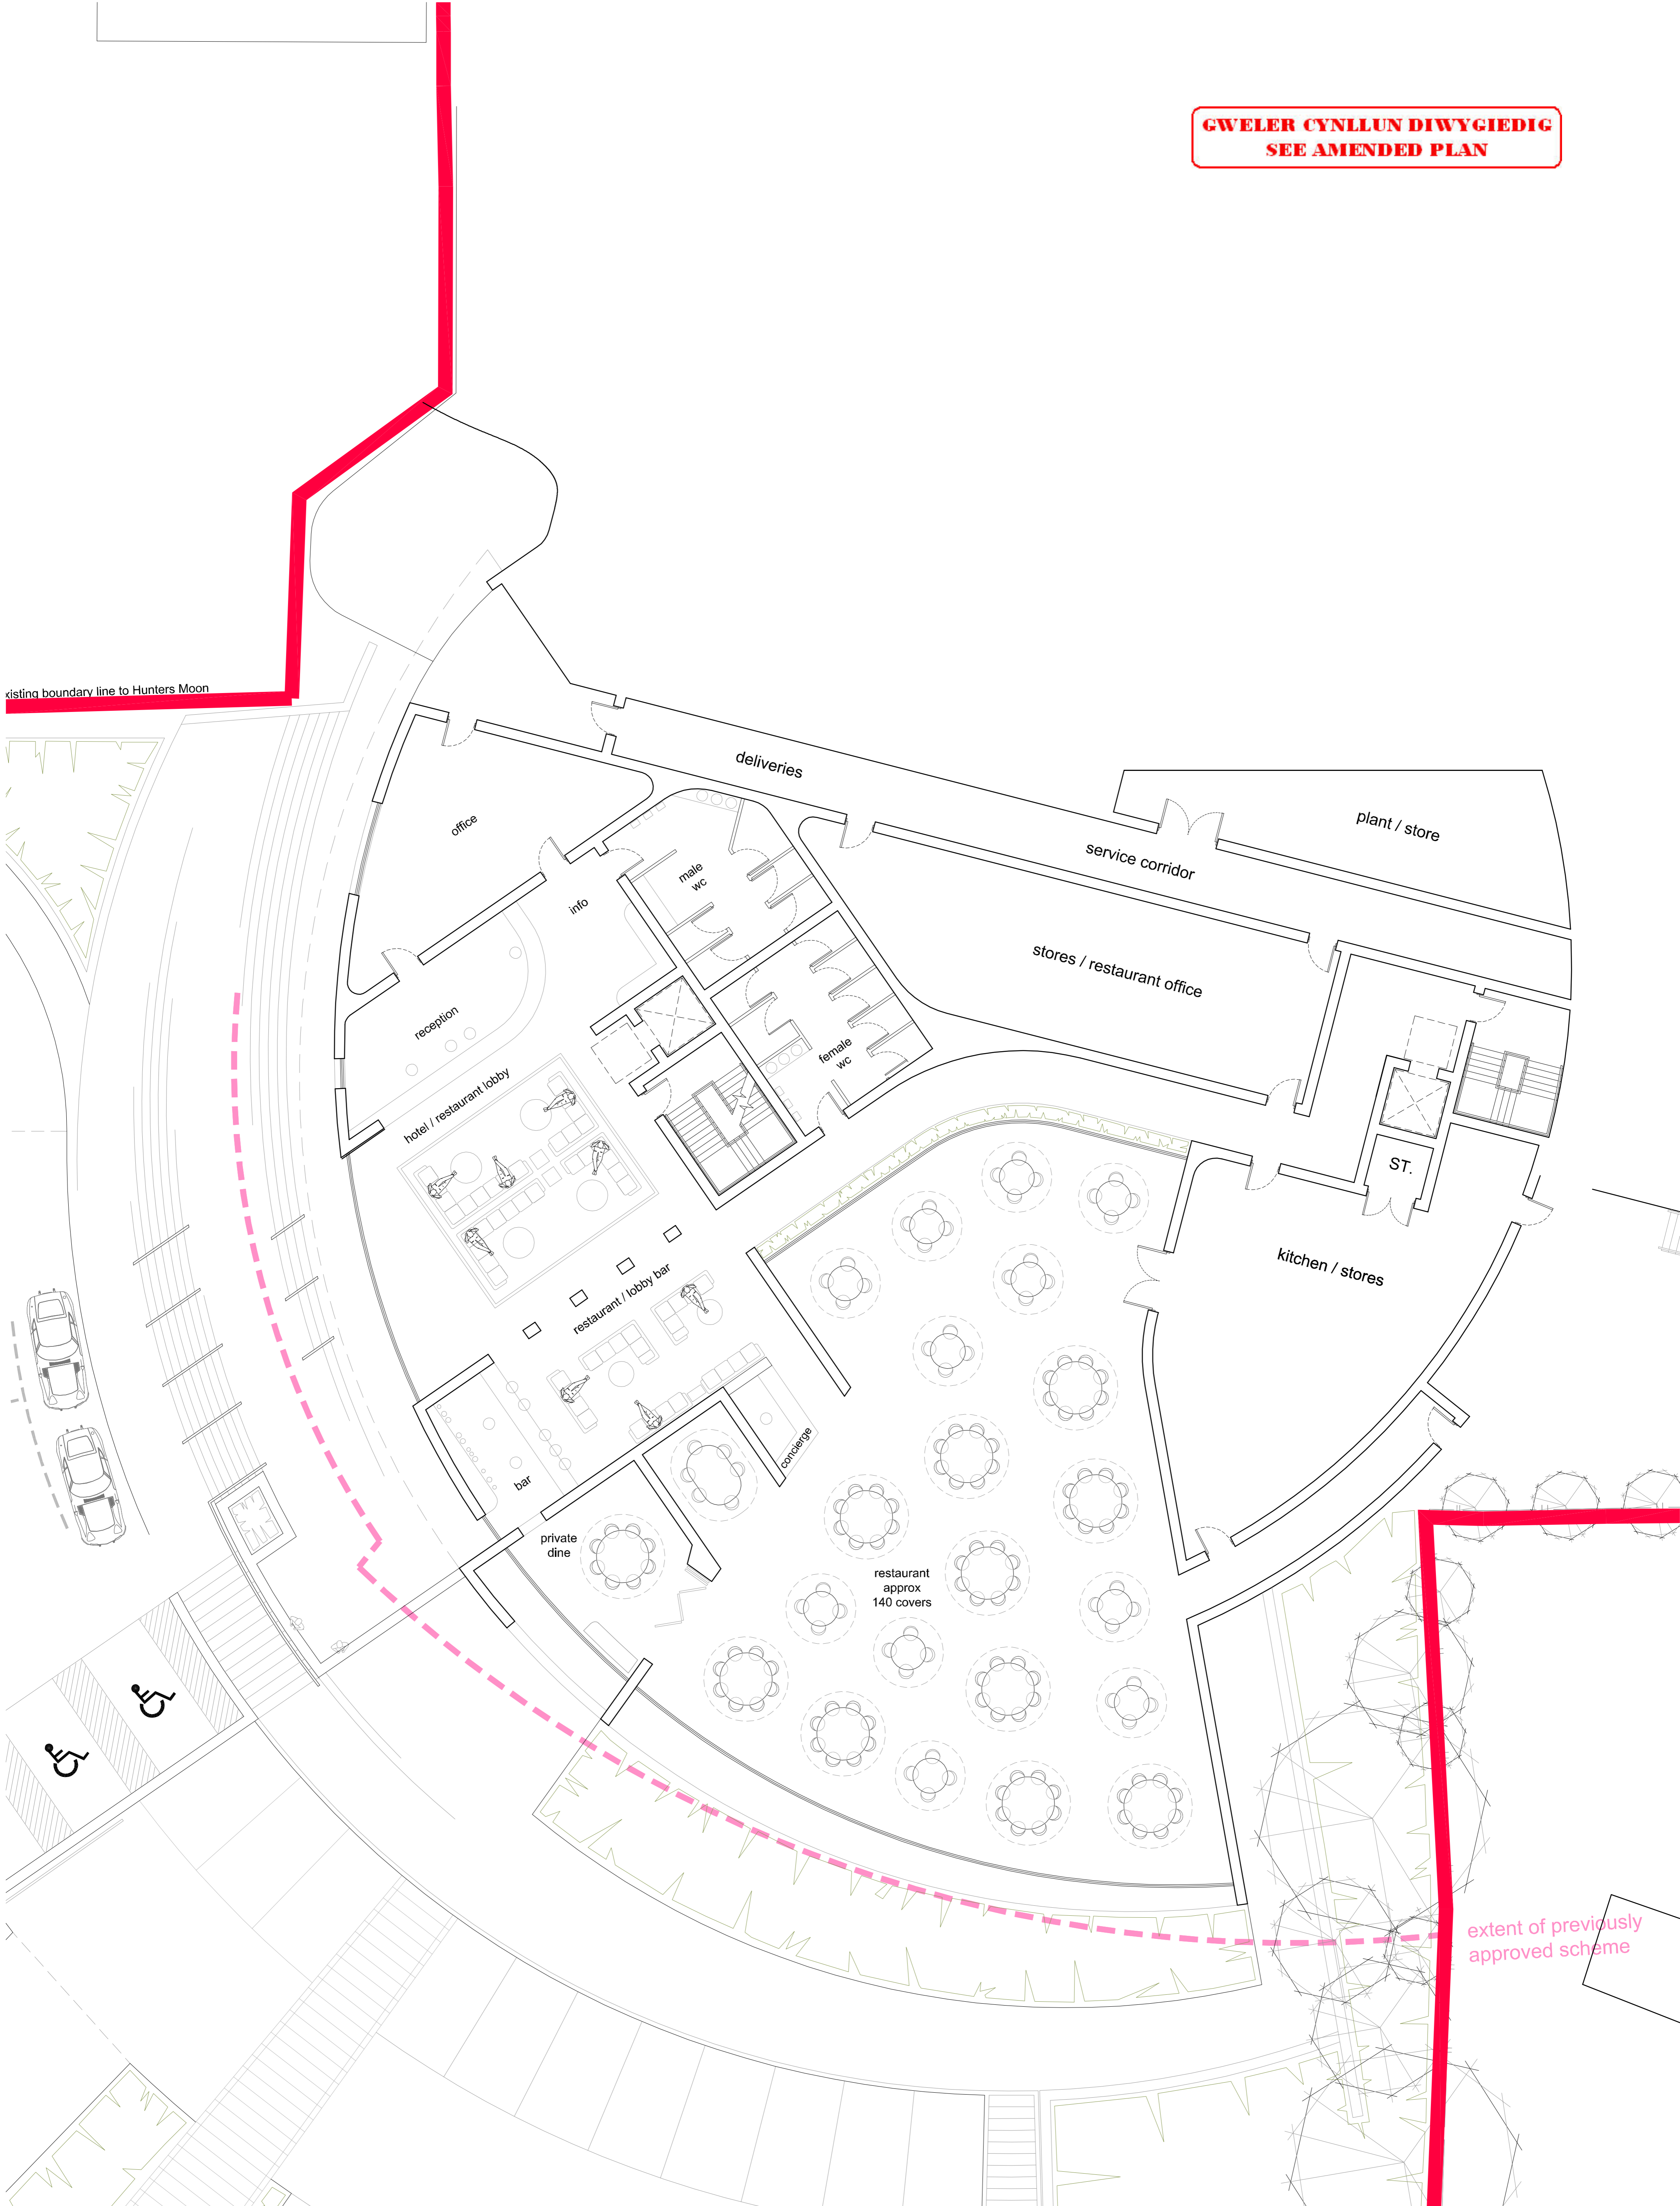

**GWELER CYNLLUN DIWYGIEDIG
SEE AMENDED PLAN**

existing boundary line to Hunters Moon

extent of previously approved scheme

revision	date	drawn	description
A	15.03.12	MP	Revised layout
B	17.05.12	MP	Revised layout
C	22.05.12	MP	Minor revisions
D	06.06.12	MP	Landscaping and parking to Eastern lower ground level amended to accommodate Tree Root Protection zones.
E	30.07.12	MP	General Amendments