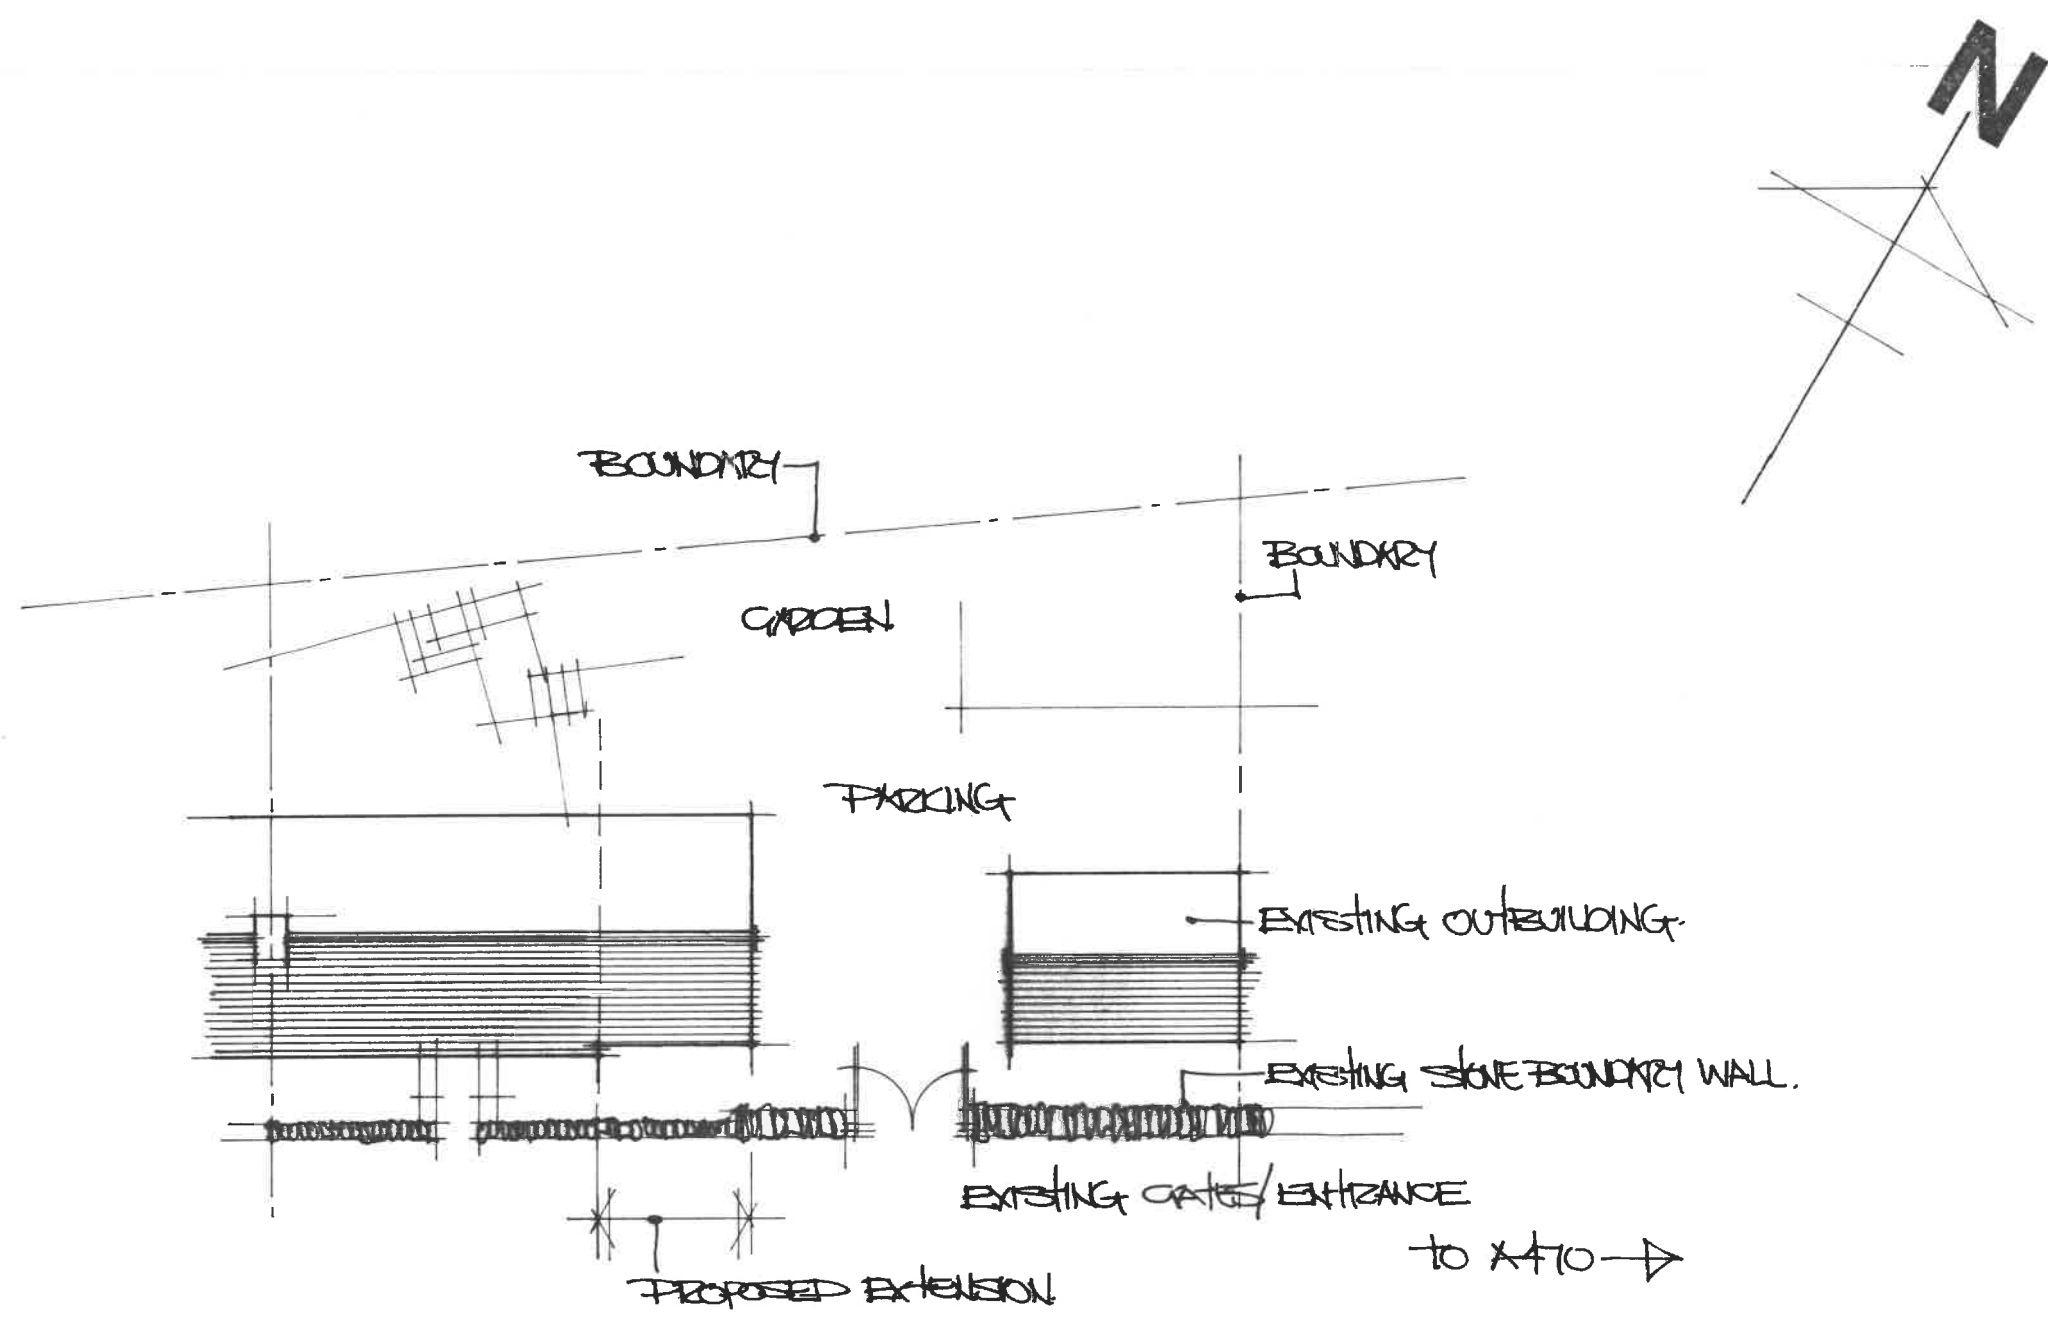

NOTES

SITE PLAN

Don Westley
Architectural Services
Gwasanaethau Pensaemio
Tel: 01766 830 287
Mob: 07970 366 237
don.westley@yahoo.co.uk

CLIENT
MR & MRS J. DANIELS,
3 PANT YR ONNEN,
RHINWBYFDIR,
BLAENAU FFESTINIOG,
GWYNEDD.

JOB
PROPOSED EXTENSION
AT 3 PANT YR ONNEN,
RHINWBYFDIR,
BLAENAU FFESTINIOG,
GWYNEDD

0.3 PROPOSED

SCALE 1:200 DATE FEB 2013

DRWG. NO. 03/JD 13 - B