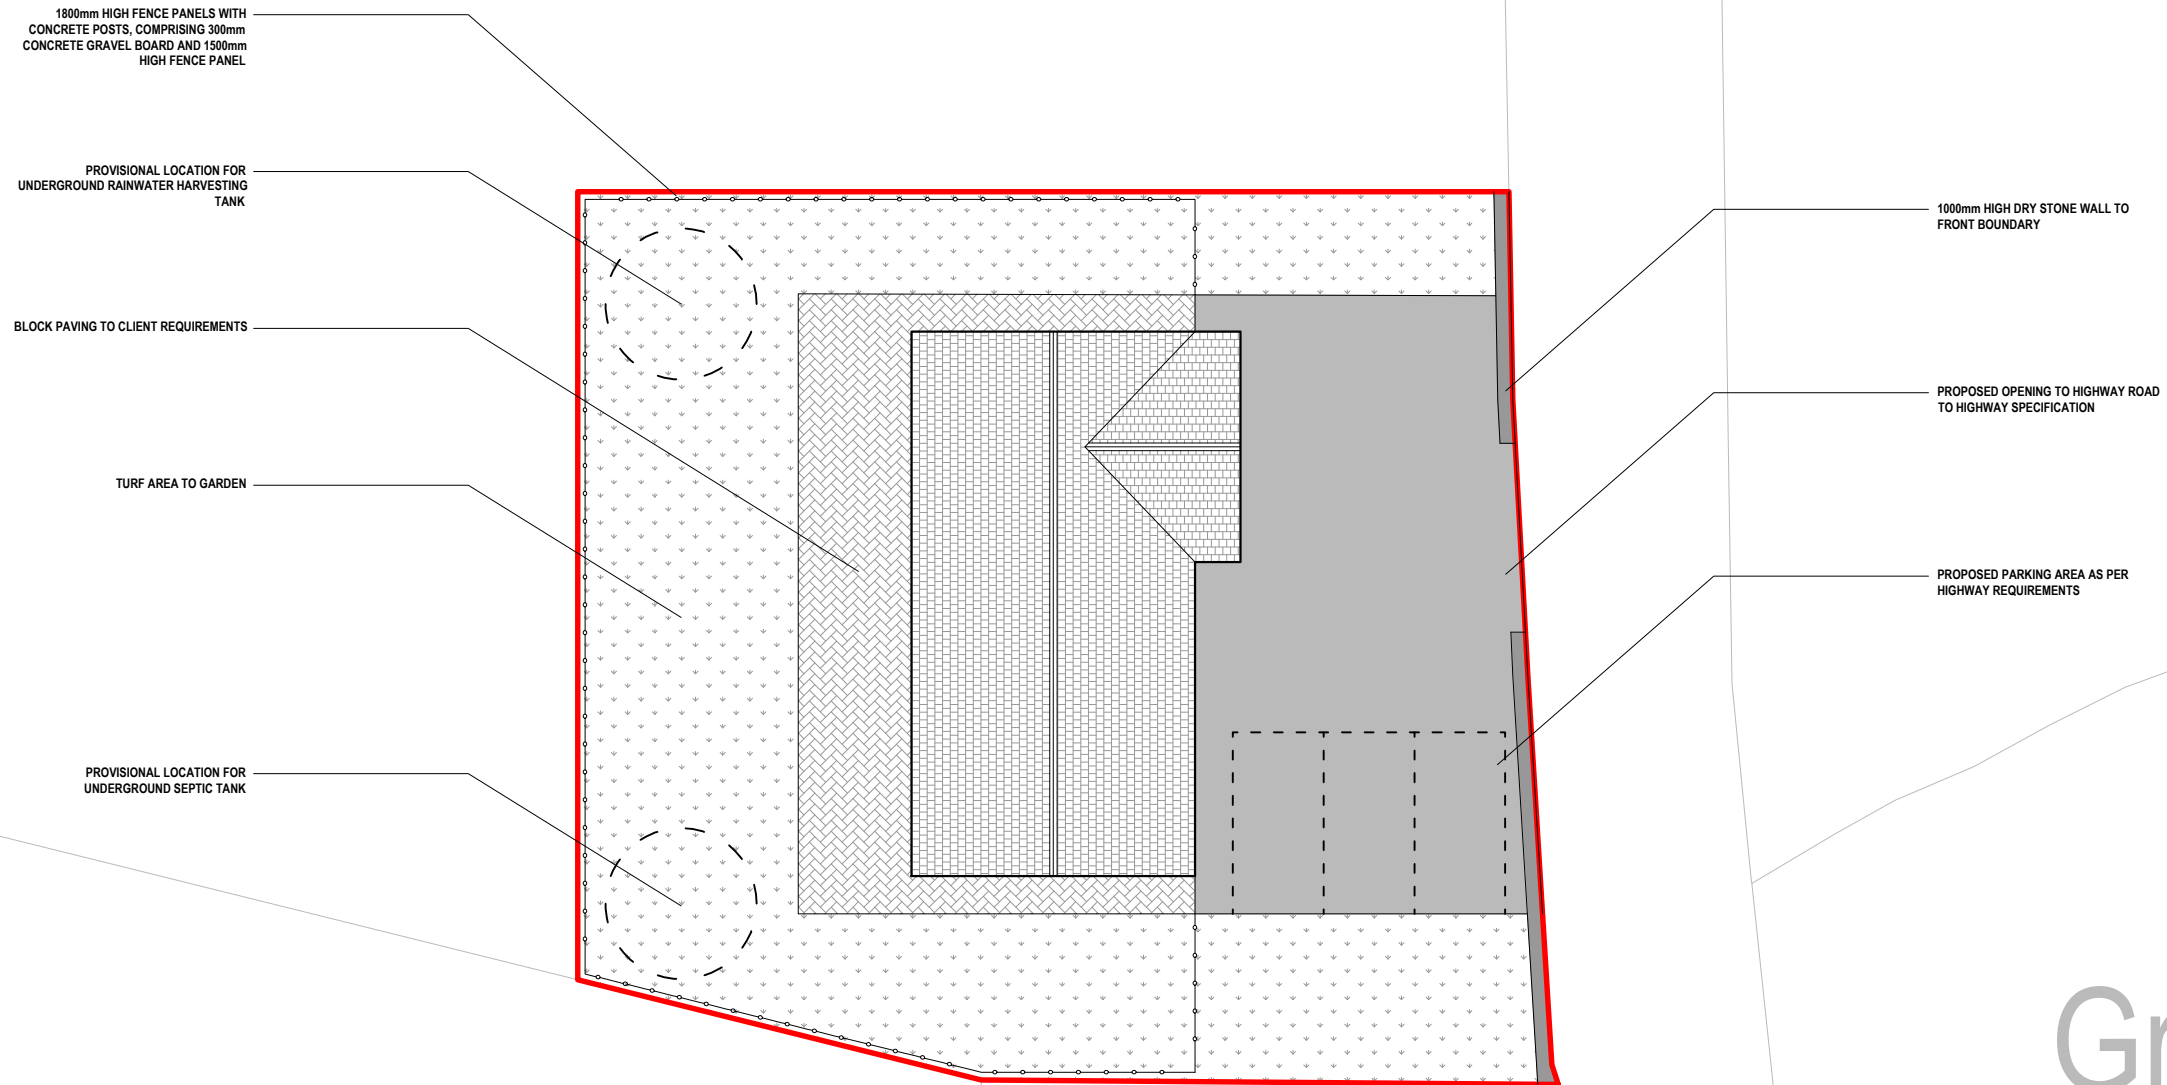

Proposed Site Layout

Green Cottane

Scale - 1:200

Legend

 Development Site

 Extent of Ownership

Copyright

© Crown Copyright and Database Rights 2020
Ordnance Survey 0100031673

Address: **New Dwelling**
Land on Cobri Farm, Llanllechid, Gwynedd

Title: **Site Plan**

Drawn: HGJ Checked: - Date: 15.05.20
Scale: 1:200@A3 Job: 12288 Drawing No: AL.00.02

Rev: -