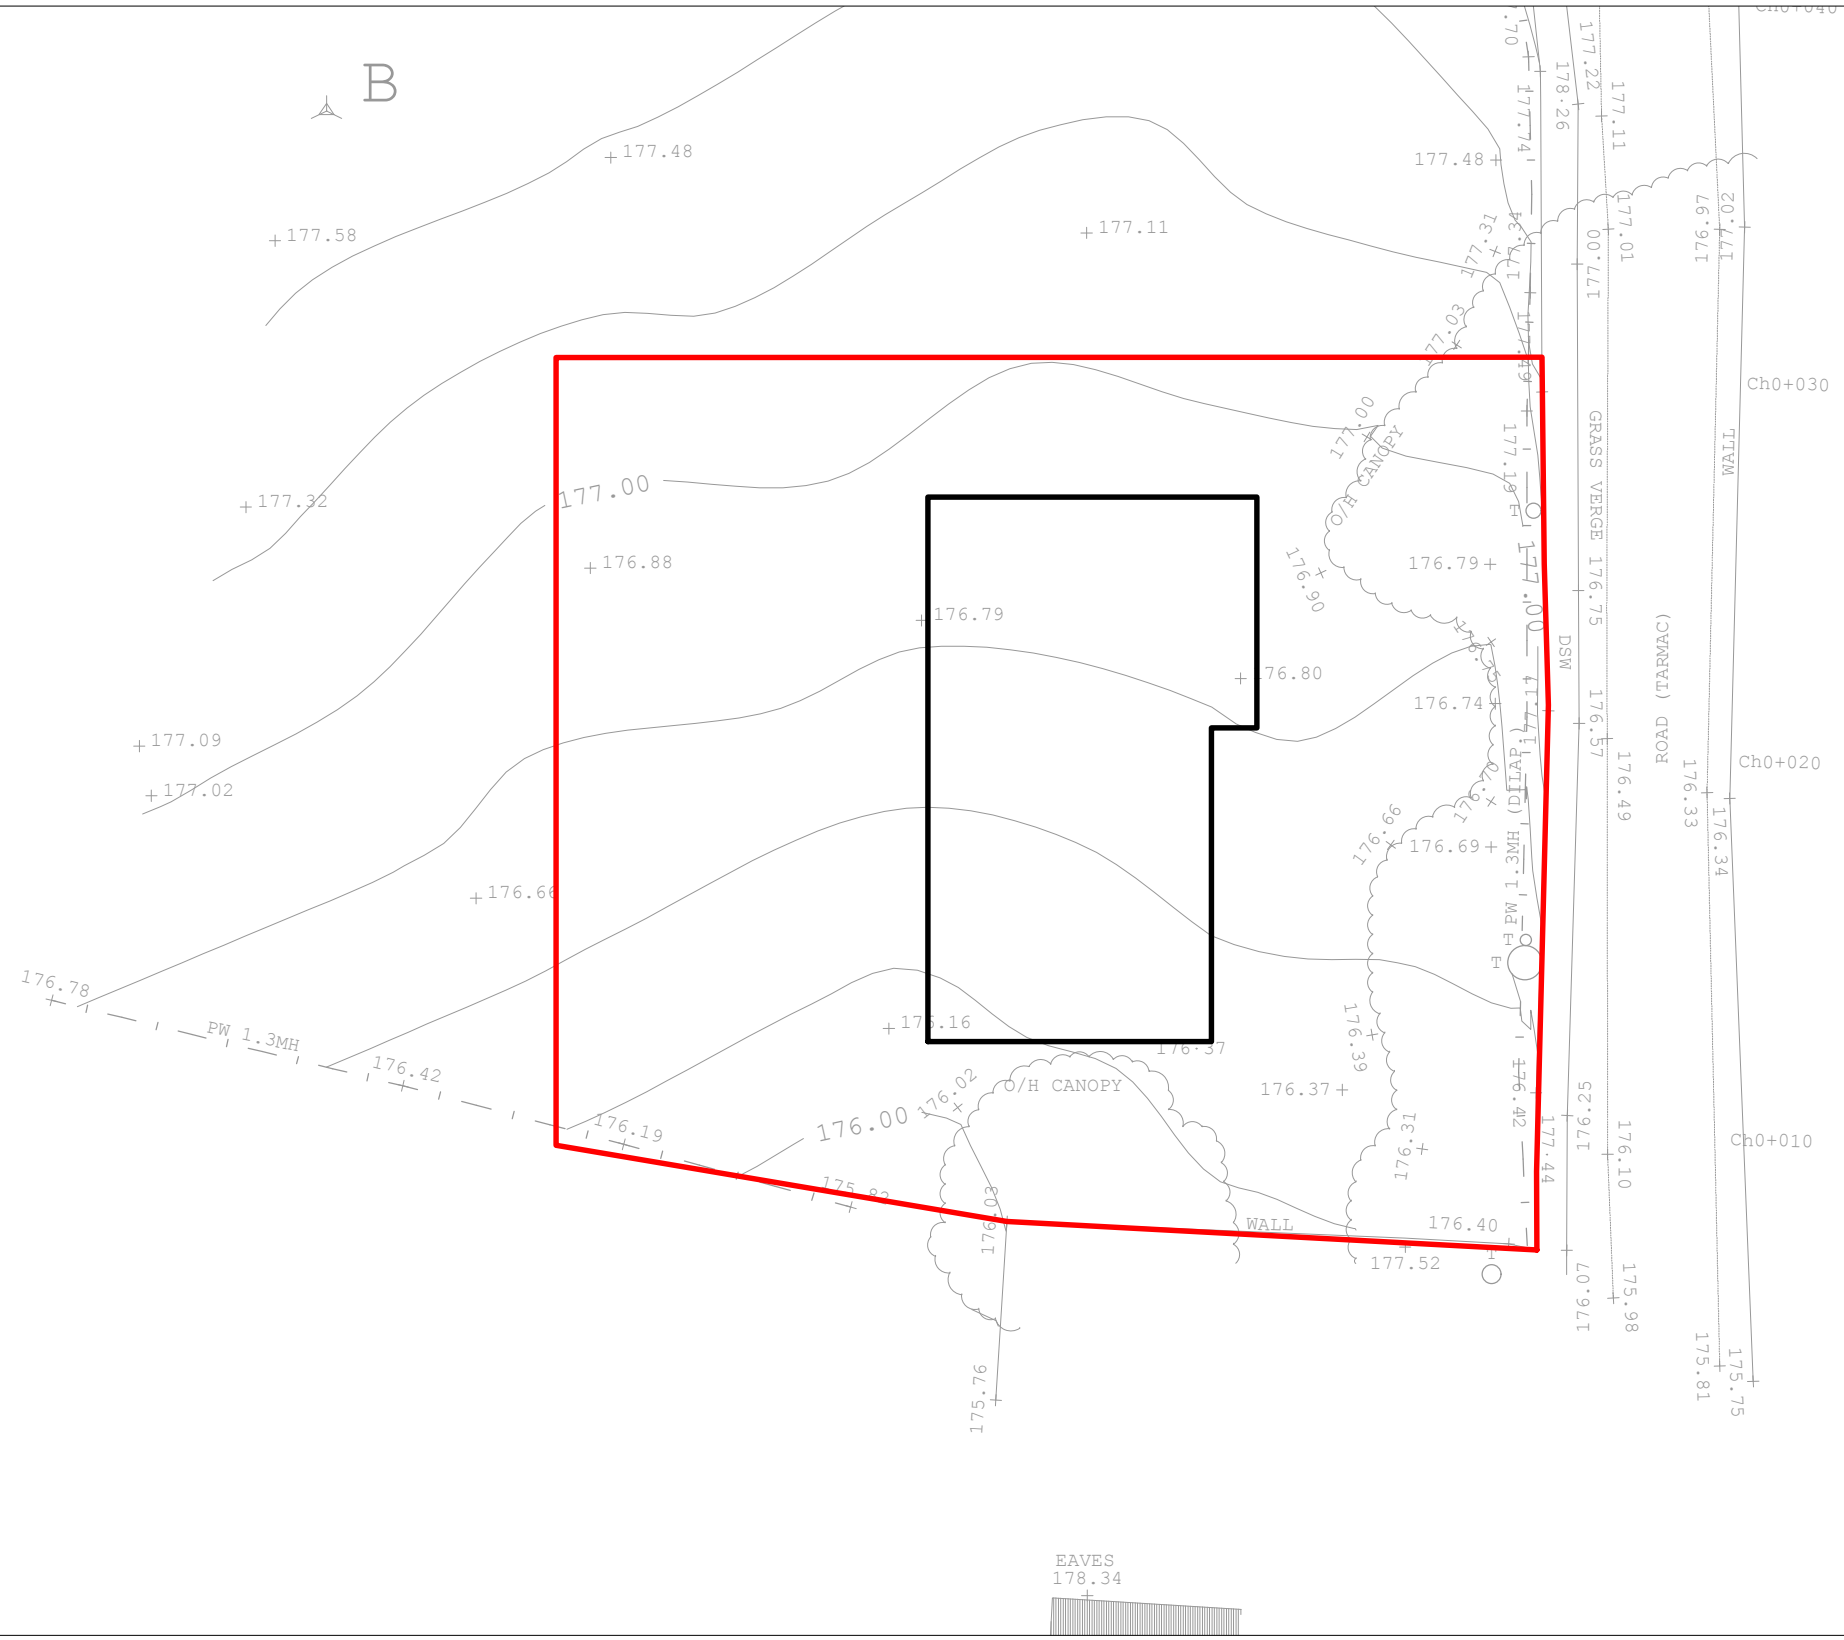

Proposed Site Levels **Layout**

Scale - 1:200

Legend

 Development Site

Proposed Dwelling to be at level 176.79

 Extent of Ownership

Copyright

© Crown Copyright and Database Rights 2020
Ordnance Survey 0100031673

Address: **New Dwelling**
Land on Cobri Farm, Llanllechid, Gwynedd

Title: **Site Levels**

Drawn: HGJ Checked: - Date: 15.05.20
Scale: 1:200@A3 Job: 12288 Drawing No: AL.00.03

Rev: -