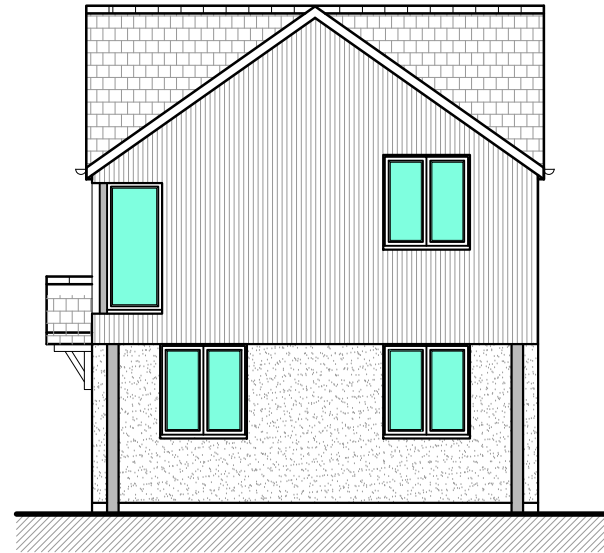

FOR PLANNING ONLY

PROPOSED EAST ELEVATION

PROPOSED NORTH ELEVATION

PROPOSED WEST ELEVATION

PROPOSED SOUTH ELEVATION

A: 14 Llys Marina
Bangor Road
Y Felinheli
Gwynedd

E: info@bds-gwynedd.co.uk

T: 01248 295 093

Address:

Extension
Plas Bach, Abersoch, Gwynedd

Title:

Proposed Elevations

Drawn: HGJ

Checked: -

Date: 03.02.20

Scale:
1:100@A3

Job:
12272

Drawing No:
AL.02.02

Rev:
-