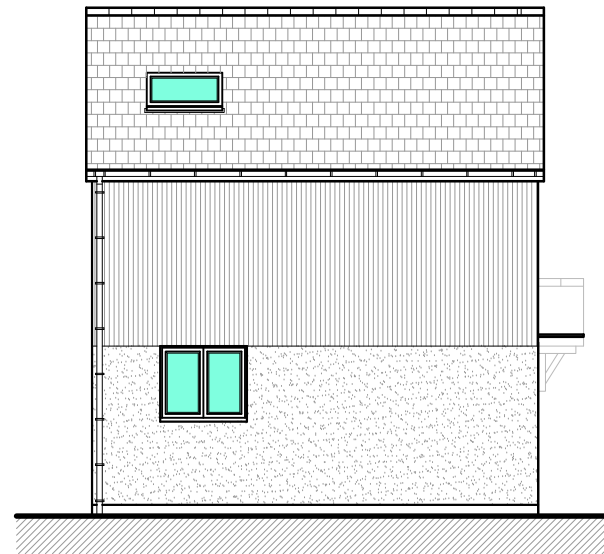

FOR PLANNING ONLY

PROPOSED EAST ELEVATION

PROPOSED NORTH ELEVATION

PROPOSED WEST ELEVATION

PROPOSED SOUTH ELEVATION

A: 14 Llys Marina
Bangor Road
Y Felinheli
Gwynedd

E: info@bds-gwynedd.co.uk

T: 01248 295 093

Address:

Extension
Plas Bach, Abersoch, Gwynedd

Title:

Proposed Elevations

Drawn: HGJ

Checked: -

Date: 03.02.20

Scale:
1:100@A3

Job:
12272

Drawing No:
AL.02.02

Rev:
-