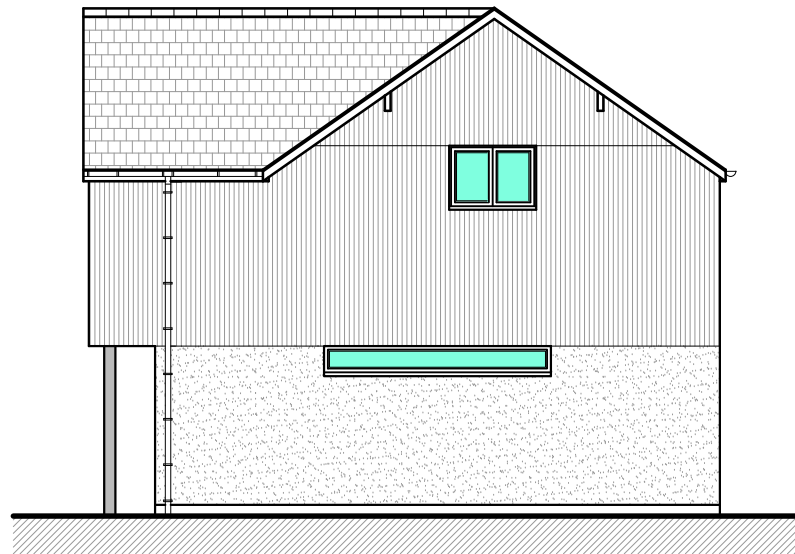

FOR PLANNING ONLY

PROPOSED EAST ELEVATION

PROPOSED NORTH ELEVATION

PROPOSED WEST ELEVATION

PROPOSED SOUTH ELEVATION

A: 14 Llys Marina
Bangor Road
Y Felinheli
Gwynedd

E: info@bds-gwynedd.co.uk

T: 01248 295 093

Address:

Extension
Plas Bach, Abersoch, Gwynedd

Title:

Proposed Elevations

Drawn: HGJ

Checked: -

Date: 03.02.20

Scale:
1:100@A3

Job:
12272

Drawing No:
AL.02.02

Rev:
-