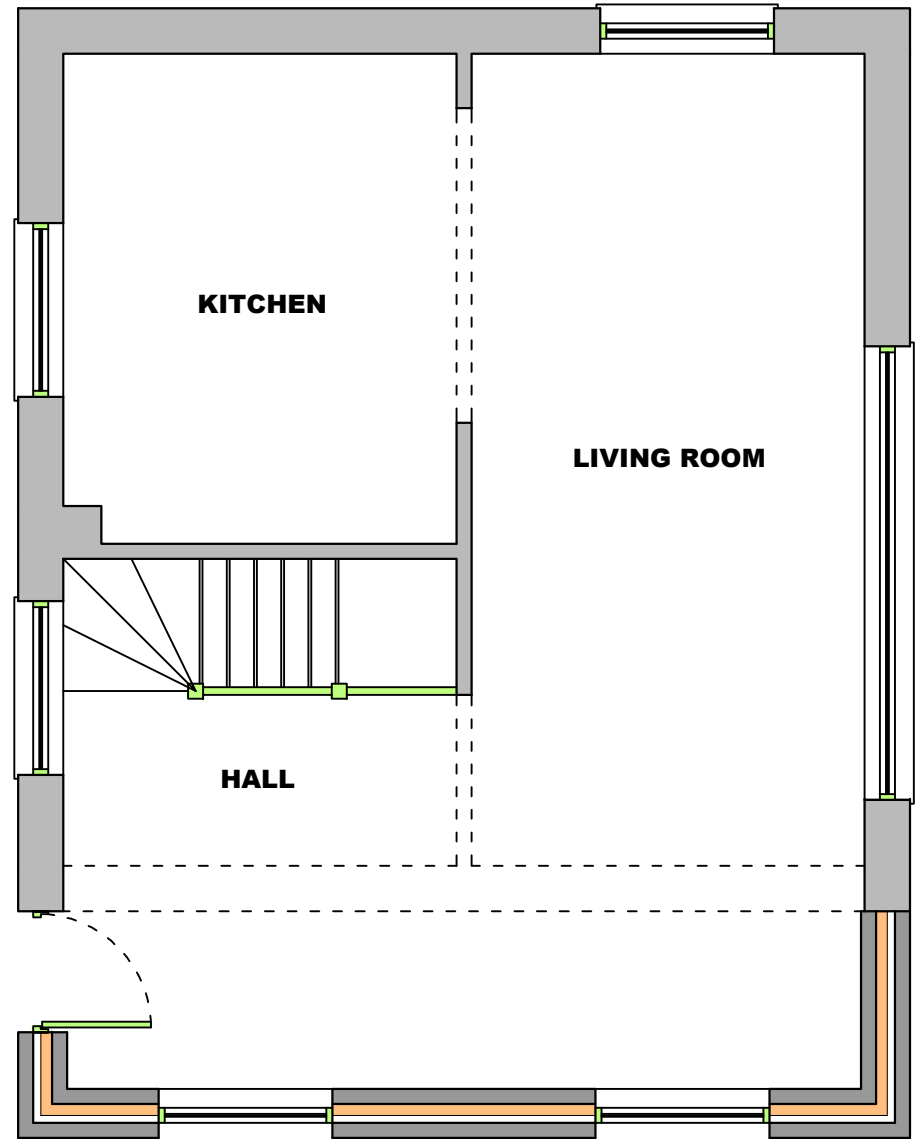

FOR PLANNING ONLY

A: 14 Llys Marina
Bangor Road
Y Felinheli
Gwynedd
E: info@bds-gwynedd.co.uk
T: 01248 295 093

© This drawing is the property of BDS Gwynedd and must not be copied in whole or in part without their written permission. All discrepancies and errors or omissions must be reported to BDS Gwynedd prior to works commencing. This drawing must not be scaled.

Address: **Extension**
Plas Bach, Abersoch, Gwynedd

Title: **Proposed GF Layout**

Drawn: HGJ	Checked: -	Date: 03.02.20	Rev: -
Scale: 1:50@A3	Job: 12272	Drawing No: AL.01.03