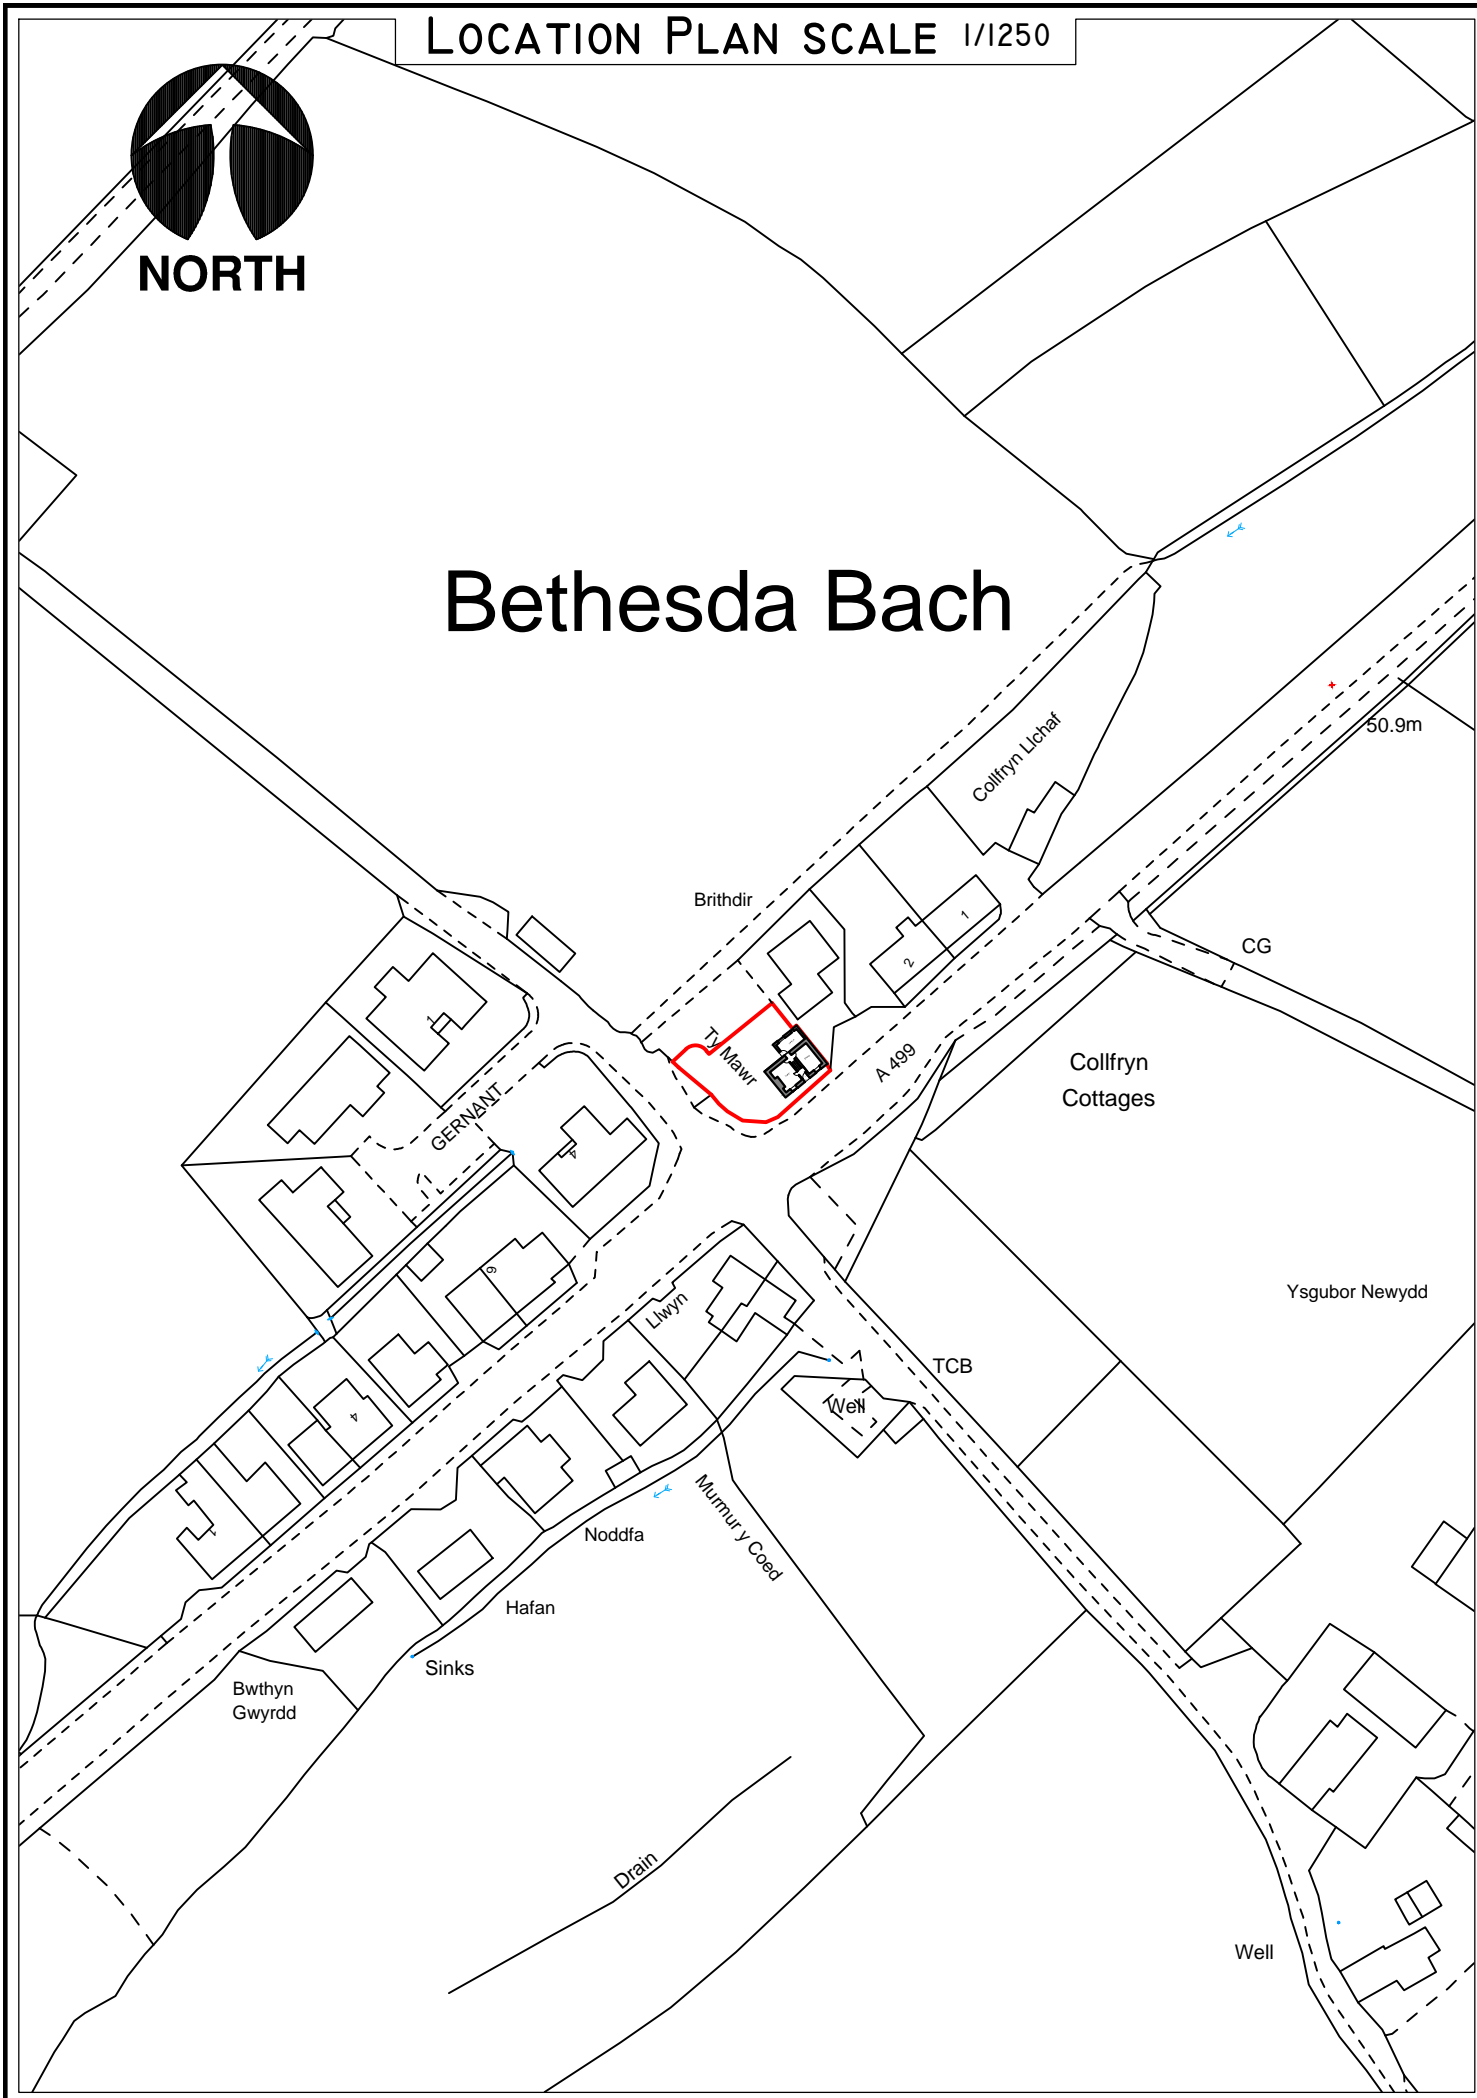

LOCATION PLAN SCALE 1/1250

Bethesda Bach

BLOCK PLAN SCALE 1/500

CYNLLUN PLANS DRAWN

Architectural Services
email : cynllun@yahoo.com
07840704822

Address
Proposed New Extension,
Ty Mawr, Bethesda Bach,
LL54 5SF
Drawing
Existing Location & Block Plan

Scale
As Shown @ A3
Date
July 2020
Drawing no
L01-A3
Job Ref
1878