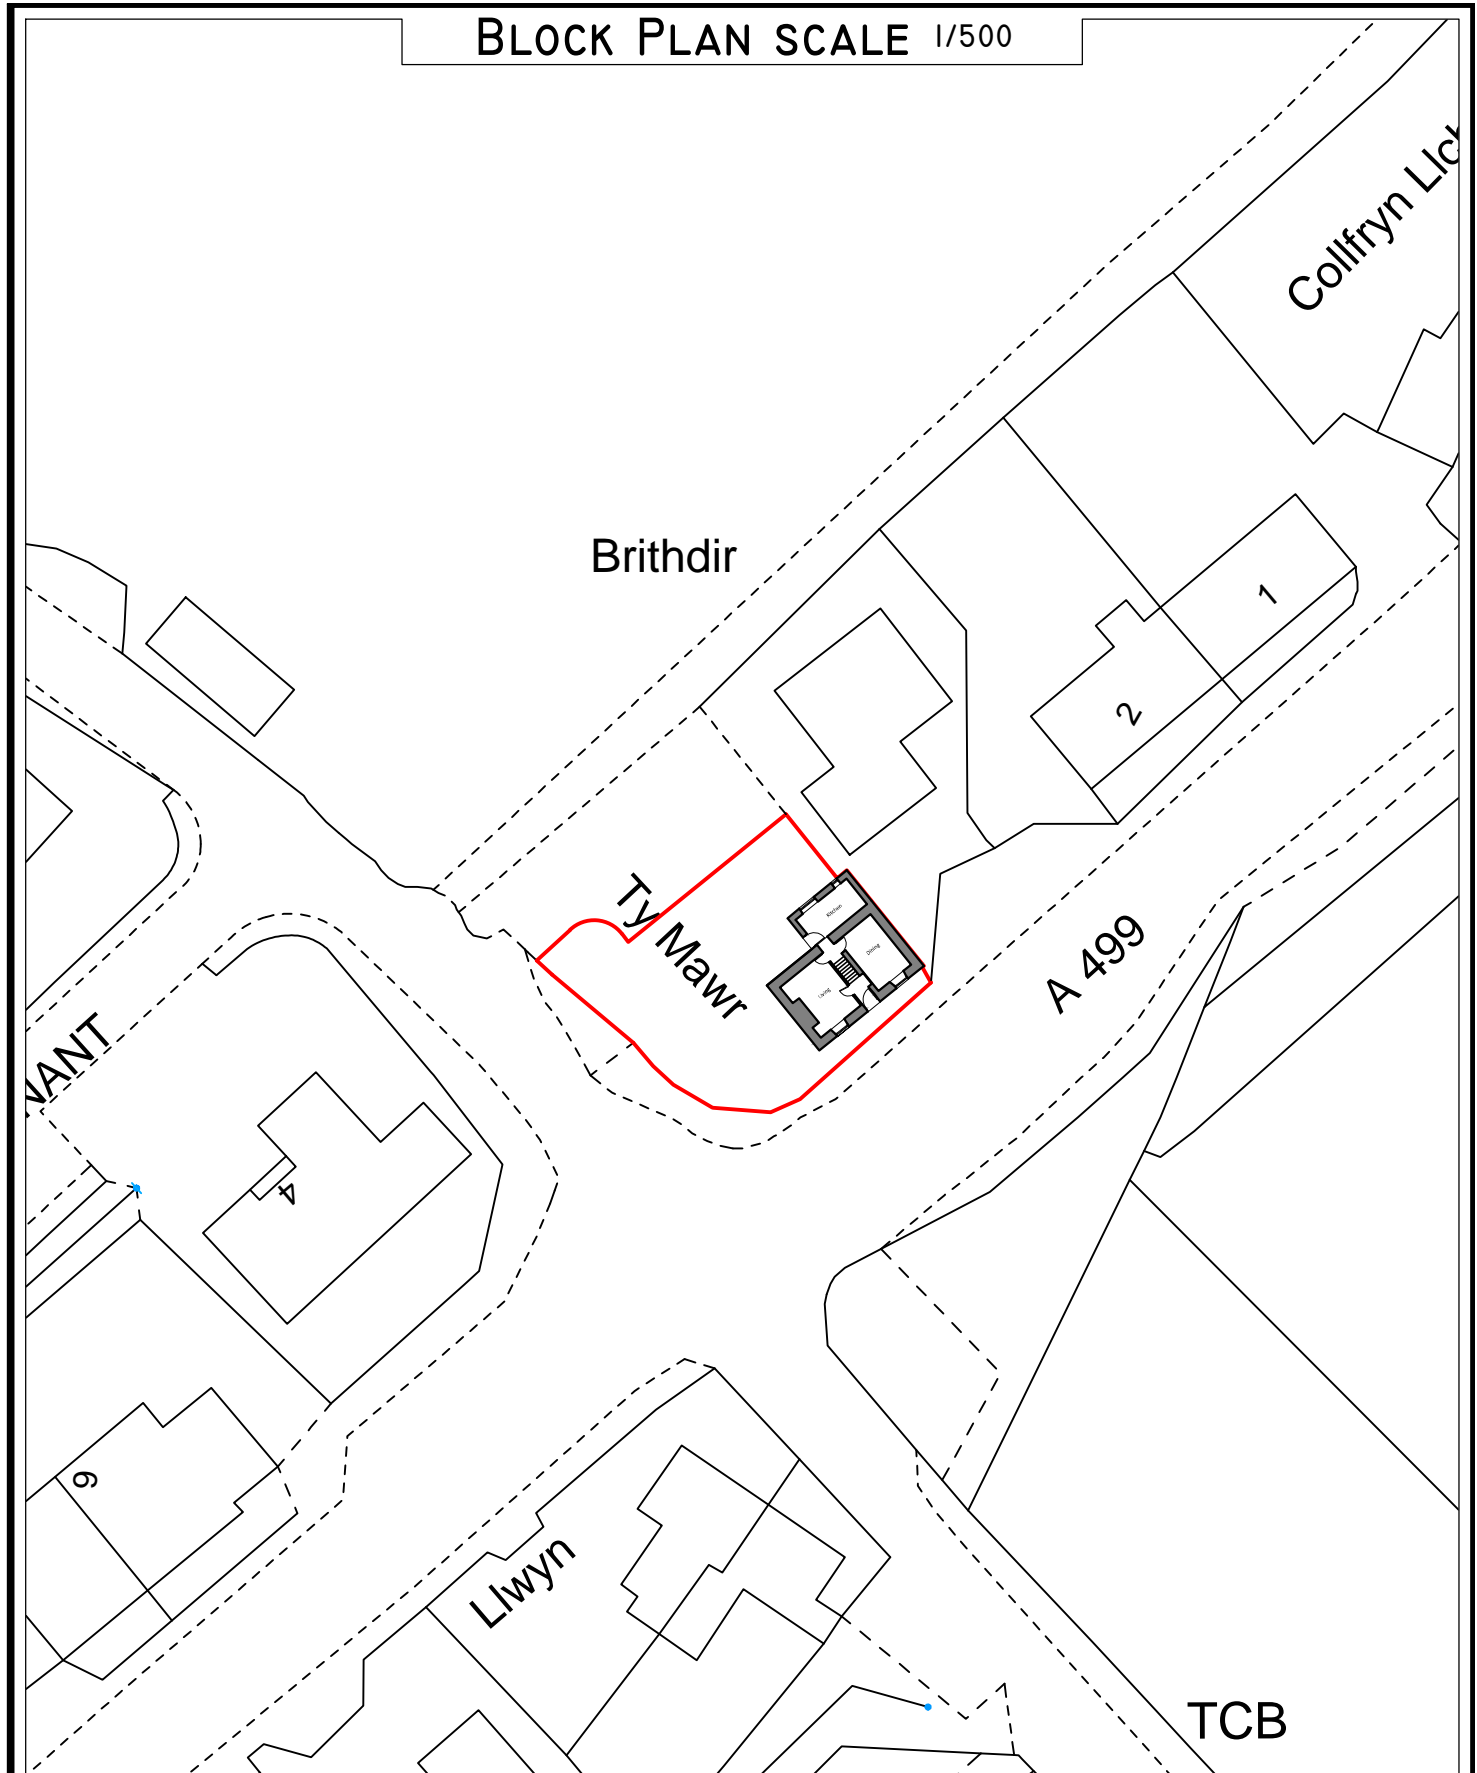

LOCATION PLAN SCALE 1/1250

Bethesda Bach

BLOCK PLAN SCALE 1/500

CYNLLUN PLANS DRAWN

Architectural Services
email : cynllun@yahoo.com
07840704822

Address
Proposed New Extension,
Ty Mawr, Bethesda Bach,
LL54 5SF
Drawing
Existing Location & Block Plan

Scale
As Shown @ A3
Date
July 2020
Drawing no
L01-A3
Job Ref
1878