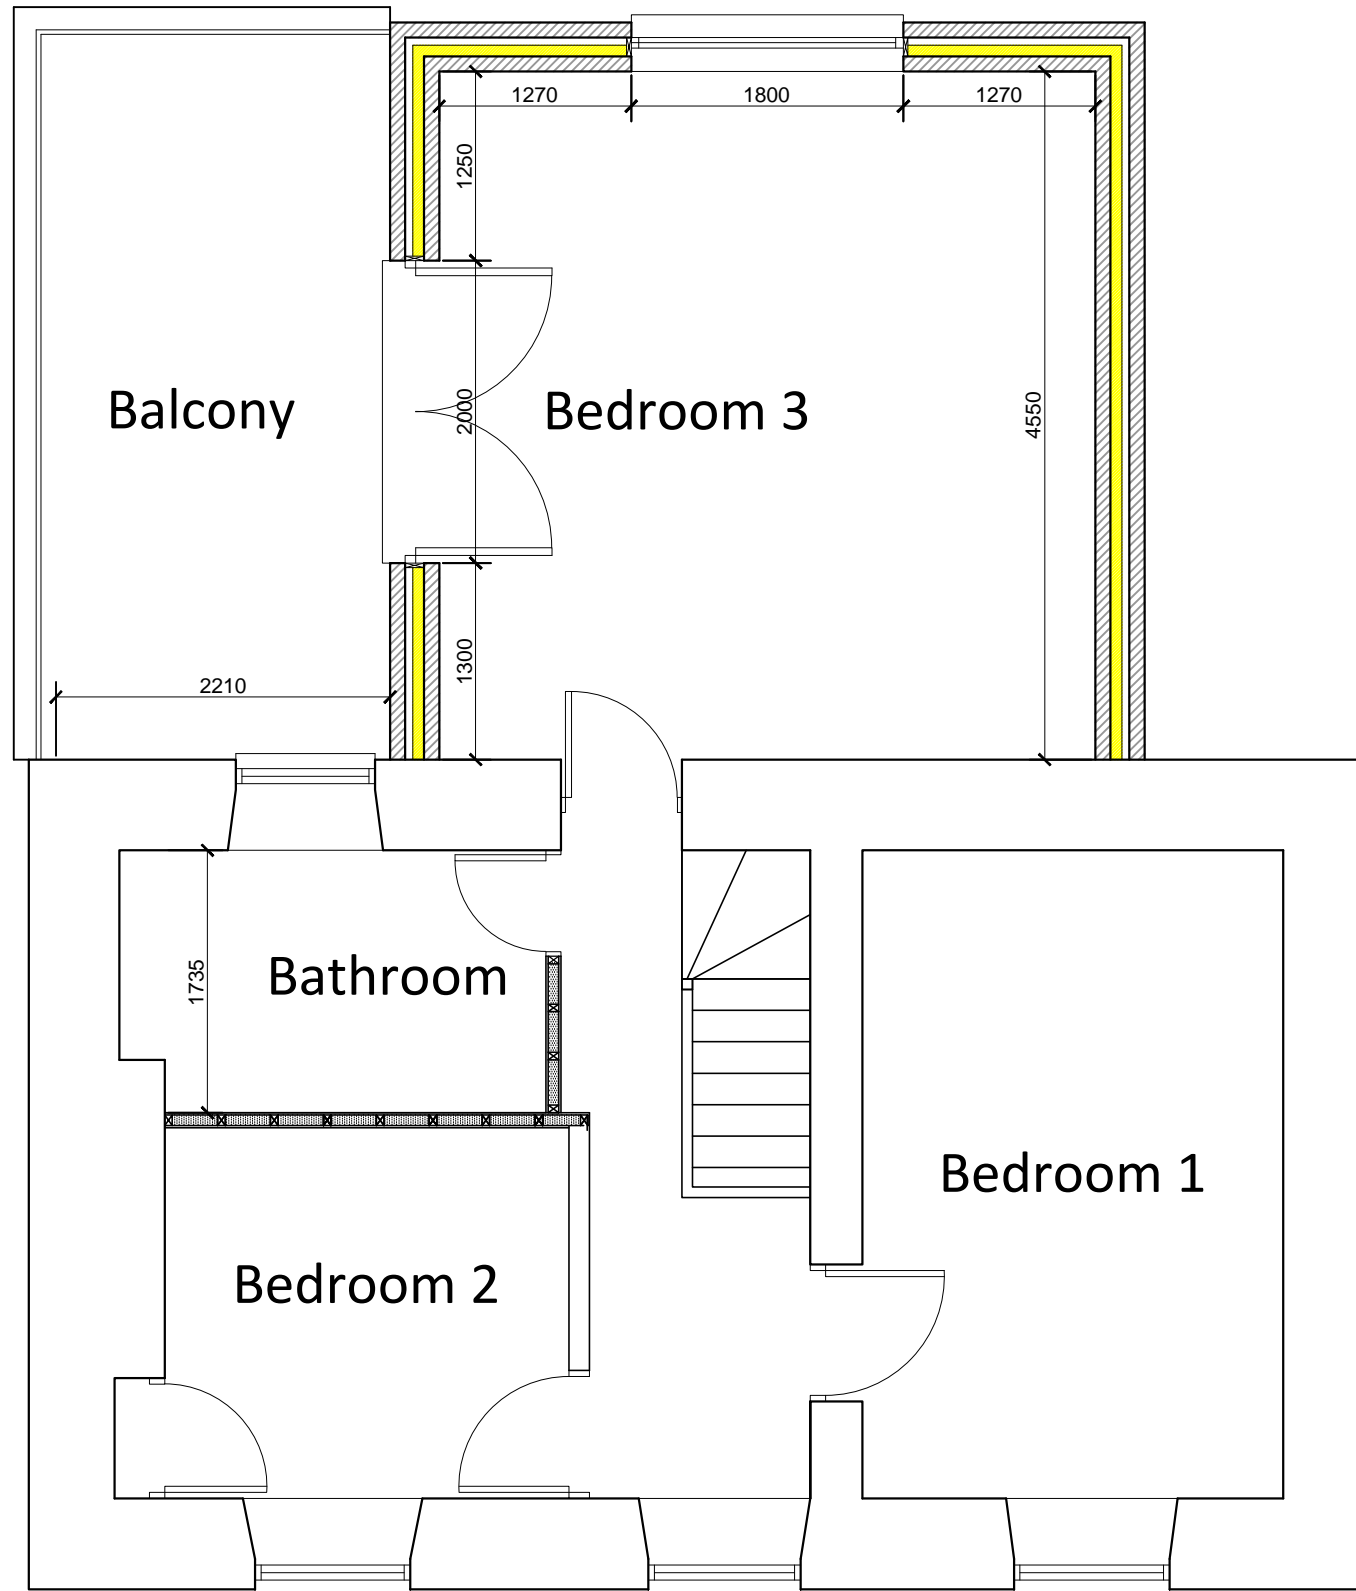

This drawing is copyright and must not be reproduced without permission.
Do not scale check dimensions on site.
If in doubt ask!

CYNLLUN
PLANS DRAWN
Architectural Services
email : cynllun@yahoo.com
07840704822

Address
Proposed New Extension,
Ty Mawr, Bethesda Bach,
LL54 5SF

Drawing
Dimensioned first floor

Scale 1/50 @A3
Date July 2020
Drawing no B03-A3
Job Ref 1878