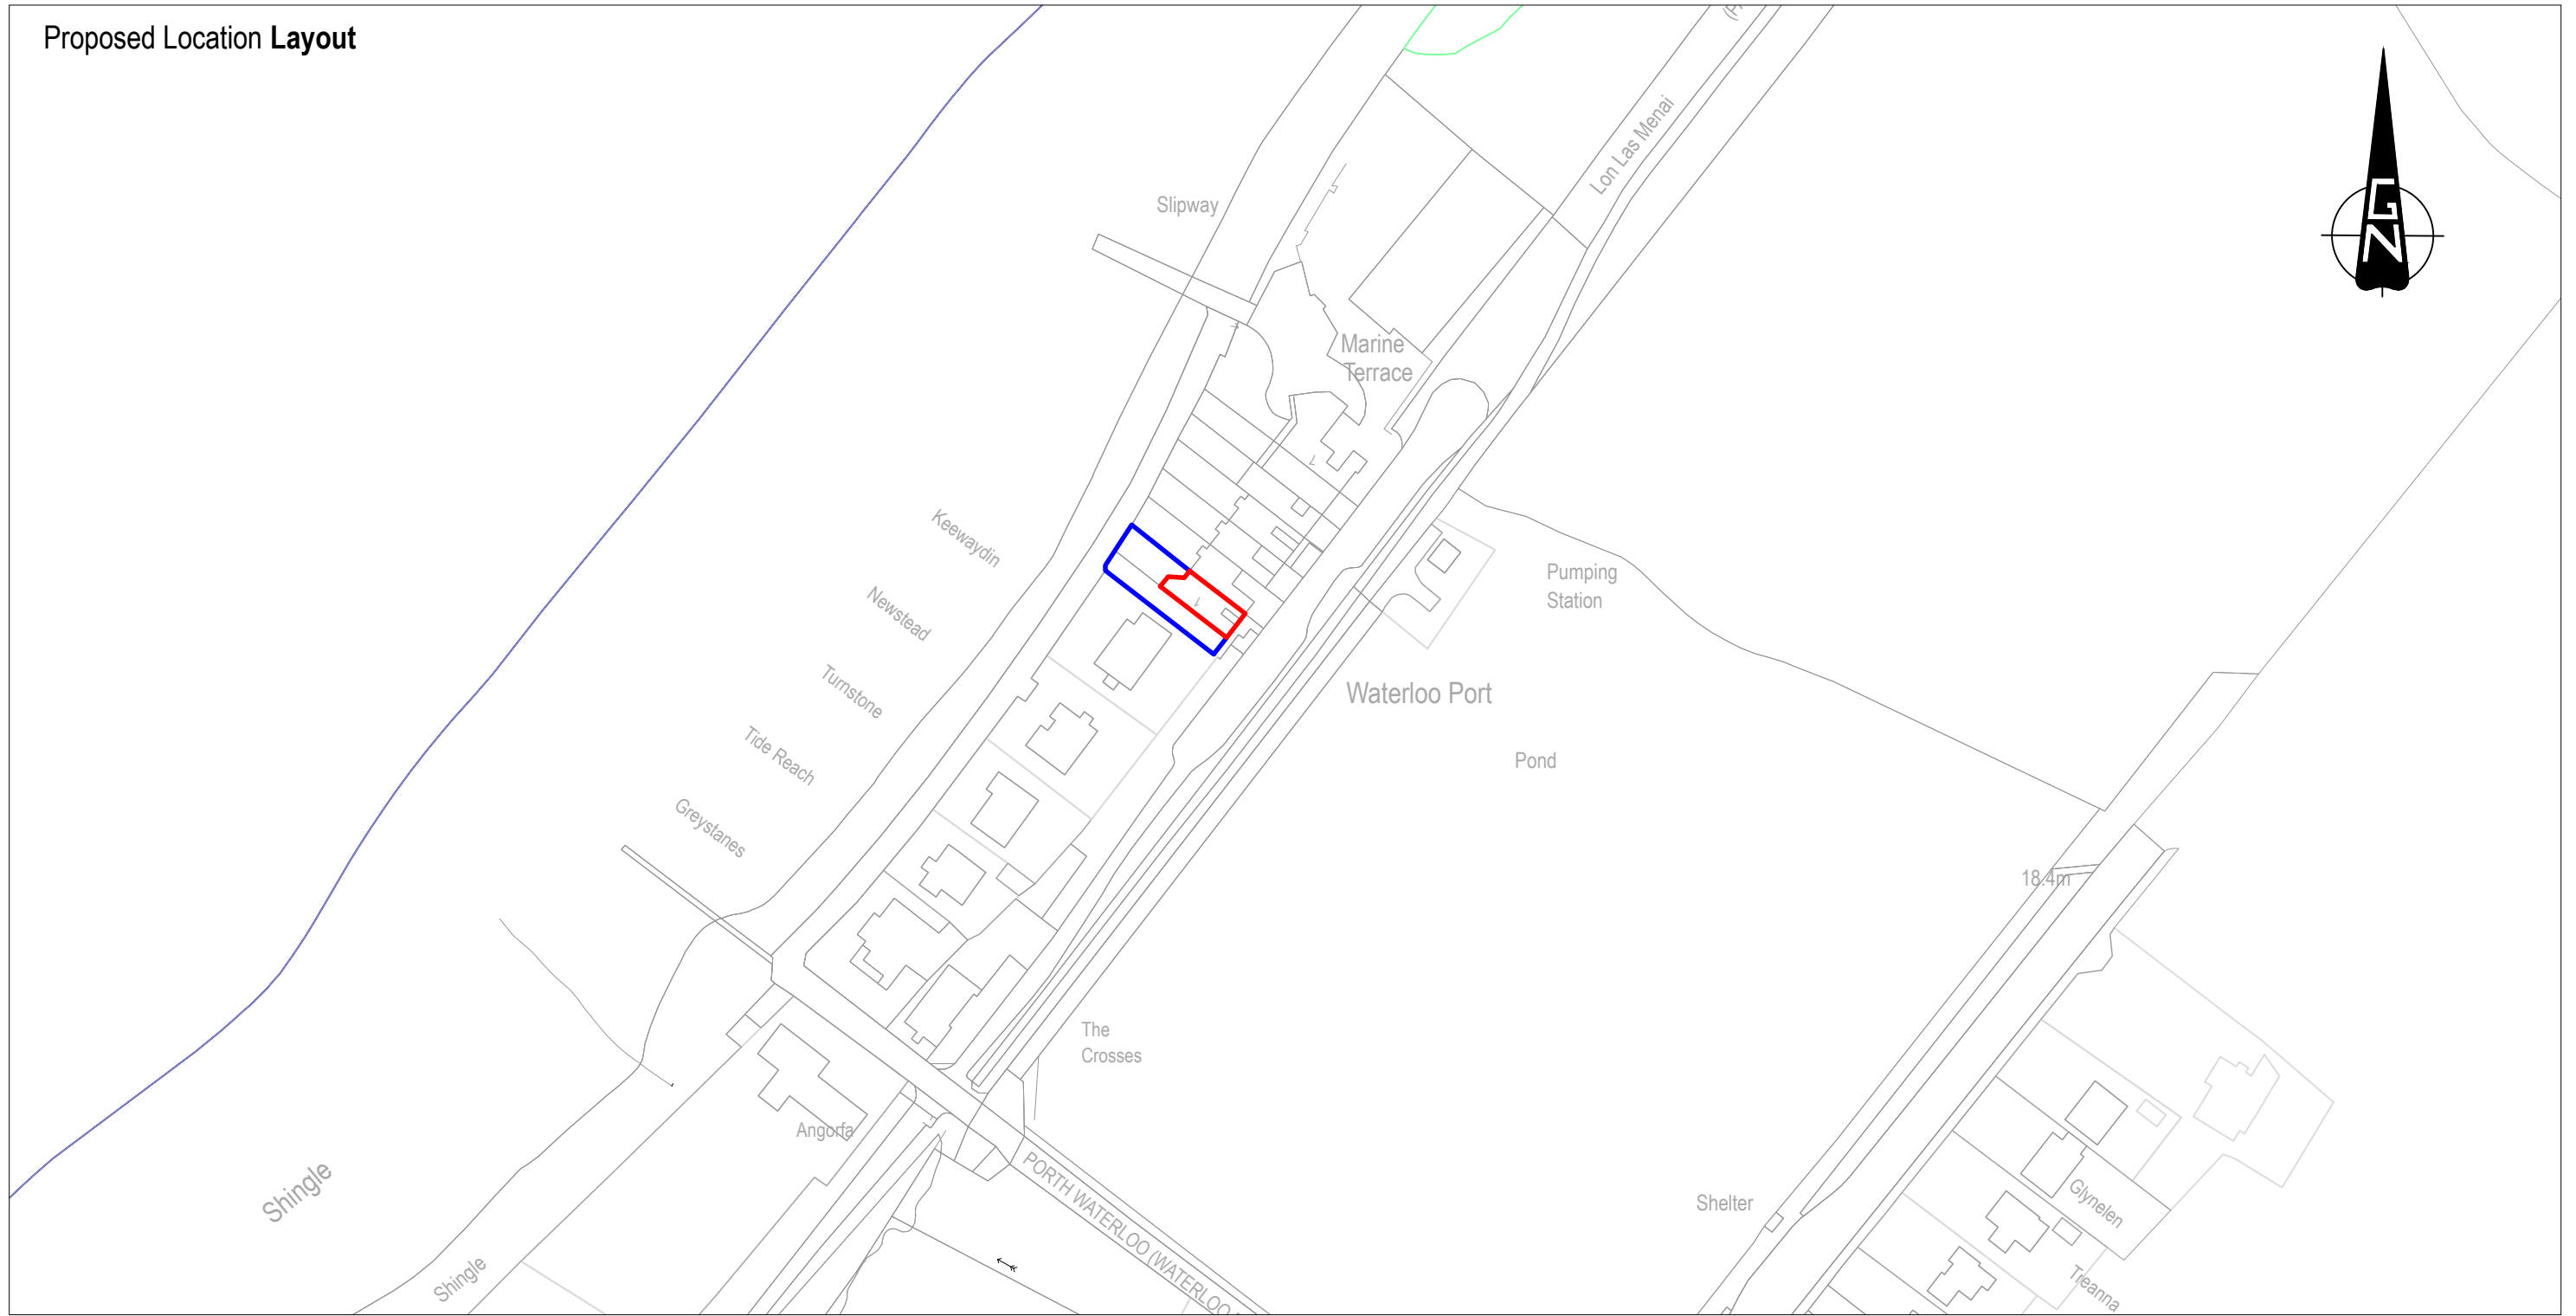

Proposed Location Layout

Legend

- Development Site
- Extent of Ownership

FOR PLANNING ONLY

Copyright

© Crown Copyright and Database Rights 2018
Ordnance Survey 0100031673

A: 14 Llys Marina
Bangor Road
Y Felinheli
Gwynedd

Address: **Extension**
1 Marine Terrace, Caernarfon, Gwynedd

Title: **Location Plan**

Drawn: HGJ	Checked: -	Date: 11.05.18
Scale: 1:1250@A3	Job: 12162	Drawing No: AL.00.01

Rev: -